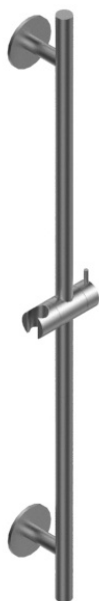

SLIDING BAR & SLIDER (REQUIRES HANDSHOWER/ELBOW & HOSE)

PRODUCT: 3300A414A00SS | 3300A414A00BC | 3300A414A00CC | 3300A414A0TGM | 3300A414A0TBK | 3300A414A0TWG | 3300A414A0TCB

CONSTRUCTION: 316 Stainless Steel

PRESSURE: Mains Pressure Only

MAX OPERATING PRESSURE (KPA): 500

MIN OPERATING PRESSURE (KPA): 50

RECOMMENDED WORKING PRESSURE (KPA): 350

SIZE (MM): 670

WARRANTY: 10 years (2 years labour)

LEAD FREE: Yes

FEATURES

- Made from 316 Stainless Steel
- Handshower, elbow and hose sold separately
- Household pressure must be limited to 500kPa
- AOT version made of two joined parts
- Made in Italy

NOTES

- Requires handshower & elbow: 3300Z417A00SS + Hose