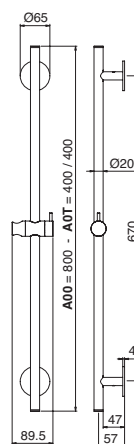

SLIDING BAR & SLIDER (REQUIRES HANDSHOWER/ELBOW & HOSE)

PRODUCT: 3300A414A00SS | 3300A414A00BC | 3300A414A00CC | 3300A414A0TGM | 3300A414A0TBK | 3300A414A0TWG | 3300A414A0TCB

CONSTRUCTION: 316 Stainless Steel

PRESSURE: Mains Pressure Only

MAX OPERATING PRESSURE (KPA): 500

MIN OPERATING PRESSURE (KPA): 50

RECOMMENDED WORKING PRESSURE (KPA): 350

SIZE (MM): 670

WARRANTY: 10 years (2 years labour)

LEAD FREE: Yes

FEATURES

- Made from 316 Stainless Steel
- Handshower, elbow and hose sold separately
- Household pressure must be limited to 500kPa
- AOT version made of two joined parts
- Made in Italy

NOTES

- Requires handshower & elbow: 3300Z417A00SS + Hose